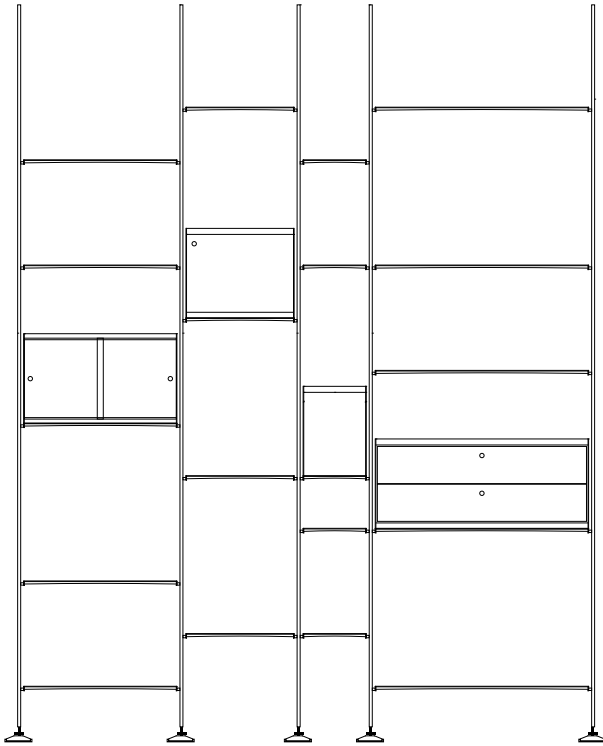

*Example composition, generic library

Elements:

- Column A: Two steel rods 10*10 mm (Epoxy powder coating finish, RAL colors) with brass and aluminium connection details.
- Column B: Two steel plates with wood in between
- Each column has holes at regular intervals that allow for a modular connection of the various elements.
- Steel Shelf S/M/L (Epoxy powder coating finish, RAL colors).
- Wooden Box S/M/L with steel sides (Epoxy powder coating finish, RAL colors). Glass/Steel/Brass/Aluminium door (sliding or hinged door)
- Wooden Box S/M/L with drawers and steel sides (Epoxy powder coating finish, RAL colors)
- Steel Box S/M/L (Epoxy powder coating finish, RAL colors). Glass/Steel/Brass/Aluminium door Lamp