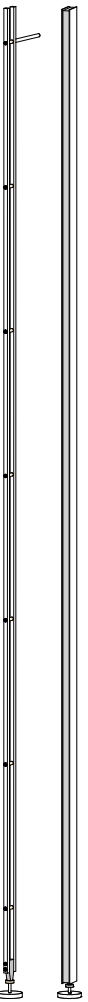

# NACHSHON

FURNITURE DESIGN HOUSE

### Elements:

- Column A: Two steel rods 10\*10 mm (Epoxy powder coating finish, RAL colors) with brass and aluminium connection details.
- Column B: Two steel plates with wood in between
- Each column has holes at regular intervals that allow for a modular connection of the various elements.
- Steel Shelf S/M/L (Epoxy powder coating finish, RAL colors).
- Wooden Box S/M/L with steel sides (Epoxy powder coating finish, RAL colors). Glass/Steel/Brass/Aluminium door (sliding or hinged door)
- Wooden Box S/M/L with drawers and steel sides (Epoxy powder coating finish, RAL colors)
- Steel Box S/M/L (Epoxy powder coating finish, RAL colors). Glass/Steel/Brass/Aluminium door Lamp

# Elements

Small Shelf  
(25 cm)

Medium Shelf  
(45 cm)

Large Shelf  
(75 cm)

Open Wooden Box  
(Steel sides)

Wooden Box  
hinged door  
(Steel sides)

Wooden Box  
sliding doors  
(Steel sides)

Wooden Box with  
drawers  
(Steel sides)

Steel Box with  
hinged doors

Lamp  
(Brass/Aluminium/  
Acrylic glass)

A B

Column A  
Two steel rods with  
brass aluminium  
connection details

Column B  
Two steel plates with  
wood in between

Explore more