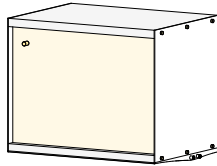

### Elements:

- Column A: Two steel rods 10\*10 mm (Epoxy powder coating finish, RAL colors) with brass and aluminium connection details.
- Column B: Two steel plates with wood in between
- Each column has holes at regular intervals that allow for a modular connection of the various elements.
- Steel Shelf S/M/L (Epoxy powder coating finish, RAL colors).
- Wooden Box S/M/L with steel sides (Epoxy powder coating finish, RAL colors). Glass/Steel/Brass/Aluminium door (sliding or hinged door)
- Wooden Box S/M/L with drawers and steel sides (Epoxy powder coating finish, RAL colors)
- Steel Box S/M/L (Epoxy powder coating finish, RAL colors). Glass/Steel/Brass/Aluminium door Lamp

# Elements

Small Shelf  
(25 cm)

Medium Shelf  
(45 cm)

Large Shelf  
(75 cm)

Open Wooden Box  
(Steel sides)

Wooden Box  
hinged door  
(Steel sides)

Wooden Box  
sliding doors  
(Steel sides)

Wooden Box with  
drawers  
(Steel sides)

Steel Box with  
hinged doors

Lamp  
(Brass/Aluminium/  
Acrylic glass)

A B

Column A  
Two steel rods with  
brass aluminium  
connection details

Column B  
Two steel plates with  
wood in between

Explore more