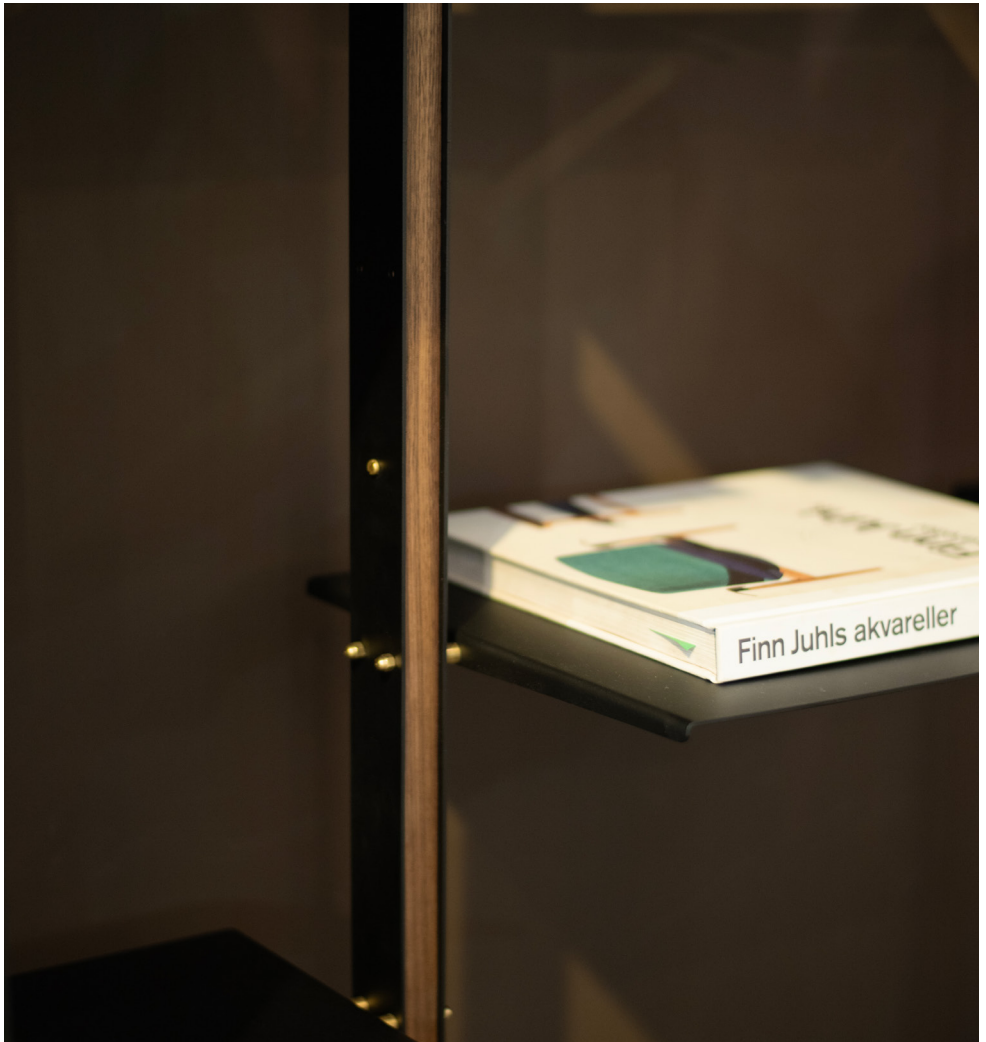

After confirming the first price assessment, the customer will receive an accurate quote according to the finishing details and dimensions. The design process, which includes simulation of the library, will be carried out after an advance payment (usually 10% of the total amount). There is no limit to the amount of time or number of options in the simulation process.