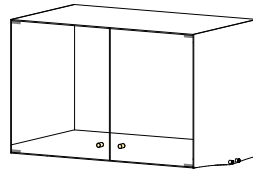

### Elements:

- Column A: Two steel rods 10\*10 mm (Epoxy powder coating finish, RAL colors) with brass and aluminium connection details.
- Column B: Two steel plates with wood in between
- Each column has holes at regular intervals that allow for a modular connection of the various elements.
- Steel Shelf S/M/L (Epoxy powder coating finish, RAL colors).
- Wooden Box S/M/L with steel sides (Epoxy powder coating finish, RAL colors). Glass/Steel/Brass/Aluminium door (sliding or hinged door)
- Wooden Box S/M/L with drawers and steel sides (Epoxy powder coating finish, RAL colors)
- Steel Box S/M/L (Epoxy powder coating finish, RAL colors). Glass/Steel/Brass/Aluminium door Lamp

# Elements

Small Shelf  
(25 cm)

Medium Shelf  
(45 cm)

Large Shelf  
(75 cm)

Open Wooden Box  
(Steel sides)

Wooden Box  
hinged door  
(Steel sides)

Wooden Box  
sliding doors  
(Steel sides)

Wooden Box with  
drawers  
(Steel sides)

Steel Box with  
hinged doors

Lamp  
(Brass/Aluminium/  
Acrylic glass)

A B

Column A  
Two steel rods with  
brass aluminium  
connection details

Column B  
Two steel plates with  
wood in between

Explore more