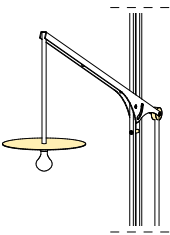

### Elements:

- Column A: Two steel rods 10\*10 mm (Epoxy powder coating finish, RAL colors) with brass and aluminium connection details.
- Column B: Two steel plates with wood in between
- Each column has holes at regular intervals that allow for a modular connection of the various elements.
- Steel Shelf S/M/L (Epoxy powder coating finish, RAL colors).
- Wooden Box S/M/L with steel sides (Epoxy powder coating finish, RAL colors). Glass/Steel/Brass/Aluminium door (sliding or hinged door)
- Wooden Box S/M/L with drawers and steel sides (Epoxy powder coating finish, RAL colors)
- Steel Box S/M/L (Epoxy powder coating finish, RAL colors). Glass/Steel/Brass/Aluminium door Lamp

# Elements

Small Shelf  
(25 cm)

Medium Shelf  
(45 cm)

Large Shelf  
(75 cm)

Open Wooden Box  
(Steel sides)

Wooden Box  
hinged door  
(Steel sides)

Wooden Box  
sliding doors  
(Steel sides)

Wooden Box with  
drawers  
(Steel sides)

Steel Box with  
hinged doors

Lamp  
(Brass/Aluminium/  
Acrylic glass)

A B

Column A  
Two steel rods with  
brass aluminium  
connection details

Column B  
Two steel plates with  
wood in between

Explore more