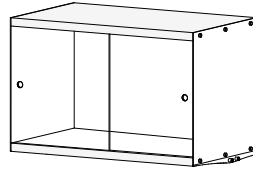

### Elements:

- Column A: Two steel rods 10\*10 mm (Epoxy powder coating finish, RAL colors) with brass and aluminium connection details.
- Column B: Two steel plates with wood in between
- Each column has holes at regular intervals that allow for a modular connection of the various elements.
- Steel Shelf S/M/L (Epoxy powder coating finish, RAL colors).
- Wooden Box S/M/L with steel sides (Epoxy powder coating finish, RAL colors). Glass/Steel/Brass/Aluminium door (sliding or hinged door)
- Wooden Box S/M/L with drawers and steel sides (Epoxy powder coating finish, RAL colors)
- Steel Box S/M/L (Epoxy powder coating finish, RAL colors). Glass/Steel/Brass/Aluminium door Lamp

# Elements

Small Shelf  
(25 cm)

Medium Shelf  
(45 cm)

Large Shelf  
(75 cm)

Open Wooden Box  
(Steel sides)

Wooden Box  
hinged door  
(Steel sides)

Wooden Box  
sliding doors  
(Steel sides)

Wooden Box with  
drawers  
(Steel sides)

Steel Box with  
hinged doors

Lamp  
(Brass/Aluminium/  
Acrylic glass)

A B

Column A  
Two steel rods with  
brass aluminium  
connection details

Column B  
Two steel plates with  
wood in between

Explore more