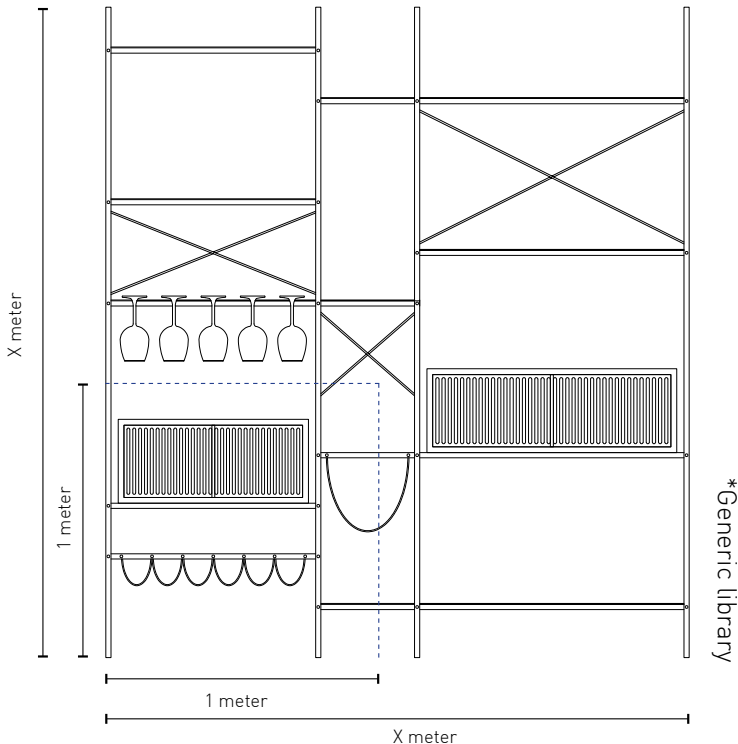

Info and Prices

Average price per 1 sqm: 7,500 ILS

The final price is determined according to the finishing details, finishing materials and final dimensions.

Fixed elements:

- Brass and Steel joint: The steel profile can be made from 18*18 or 16*16 mm thick rods, with Epoxy powder coating finish (RAL colors).
- Brass rod 10 & 6 mm thick.
- 2 mm thick steel shelf with Epoxy powder coating finish.

Optional additional elements:

- Wine glasses shelf
- Wooden box with a sliding door
- Glass box with inner shelves
- Leather rack for wine bottles
- Leather rack for magazines
- Wide leather rack for a blanket
- Home office desktop made of steel or wooden top
- Bench with leather/fabric cushion
- Coat and bags rack
- Book display shelf
- Division elements from Leather/wood/steel