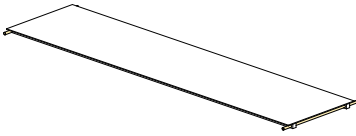

Wooden Box with
sliding doors

Wooden Box with
drawers
(steel sides)