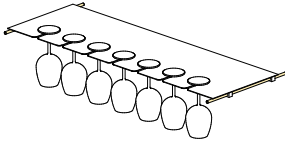

### Fixed elements:

- Brass and Steel joint: The steel profile can be made from 18\*18 or 16\*16 mm thick rods, with Epoxy powder coating finish (RAL colors).
- Brass rod 10 & 6 mm thick.
- 2 mm thick steel shelf with Epoxy powder coating finish.

### Optional additional elements:

- Wine glasses shelf
- Wooden box with a sliding door
- Glass box with inner shelves
- Leather rack for wine bottles
- Leather rack for magazines
- Wide leather rack for a blanket
- Home office desktop made of steel or wooden top
- Bench with leather/fabric cushion
- Coat and bags rack
- Book display shelf
- Division elements from Leather/wood/steel

Large Shelf  
(Steel and Brass)

Medium Shelf  
(Steel and Brass)

Small Shelf  
(Steel and Brass)

Wine glasses shelf  
(Steel)

Magazine Rack  
(Leather)

Wine bottle Rack  
(Leather)

Division element  
(leather/steel/wood)