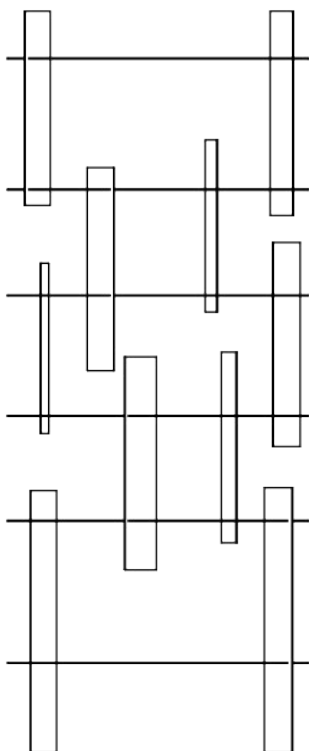

Talika

Talika is a playful shelving system. Like a contemporary sculpture, it sets the tone of the room, steering the space around it. The various angles presented by the blackened steel sheets create intriguing changing silhouettes and perspectives.

PRICE: 11,000 NIS

DIMENSIONS:

Width: 100 cm
Length: 30 cm
Height: 225 cm

MATERIALS:
Steel

FRAME

POWDER COATED
STEEL